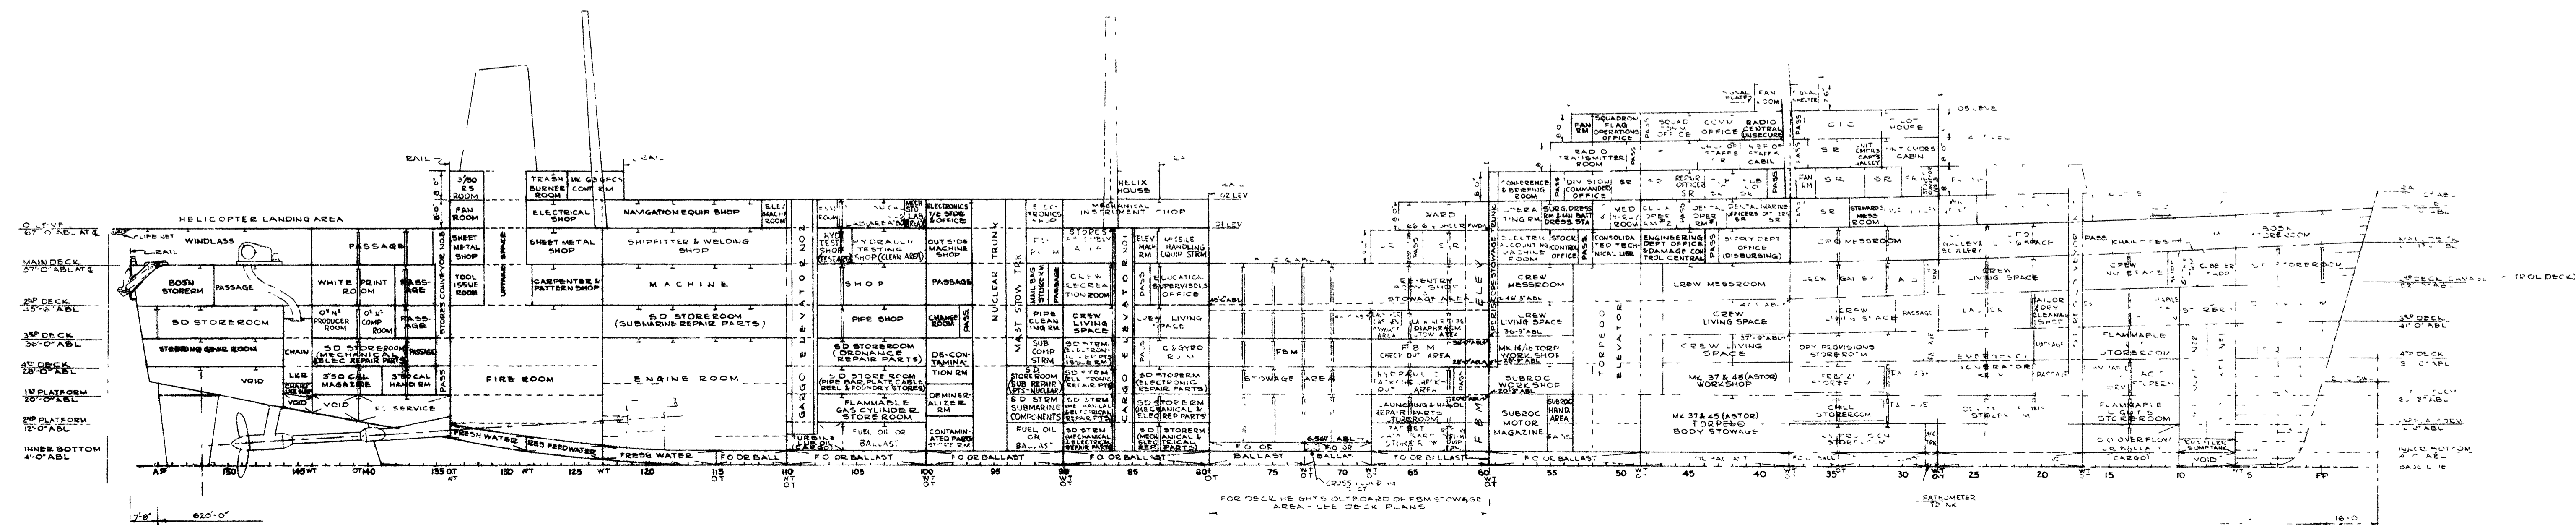

OUTBOARD PROFILE - ST 30

FOR DECK HEIGHTS OUTBOARD OF FBM STORAGE AREA - USE DECK PLANS