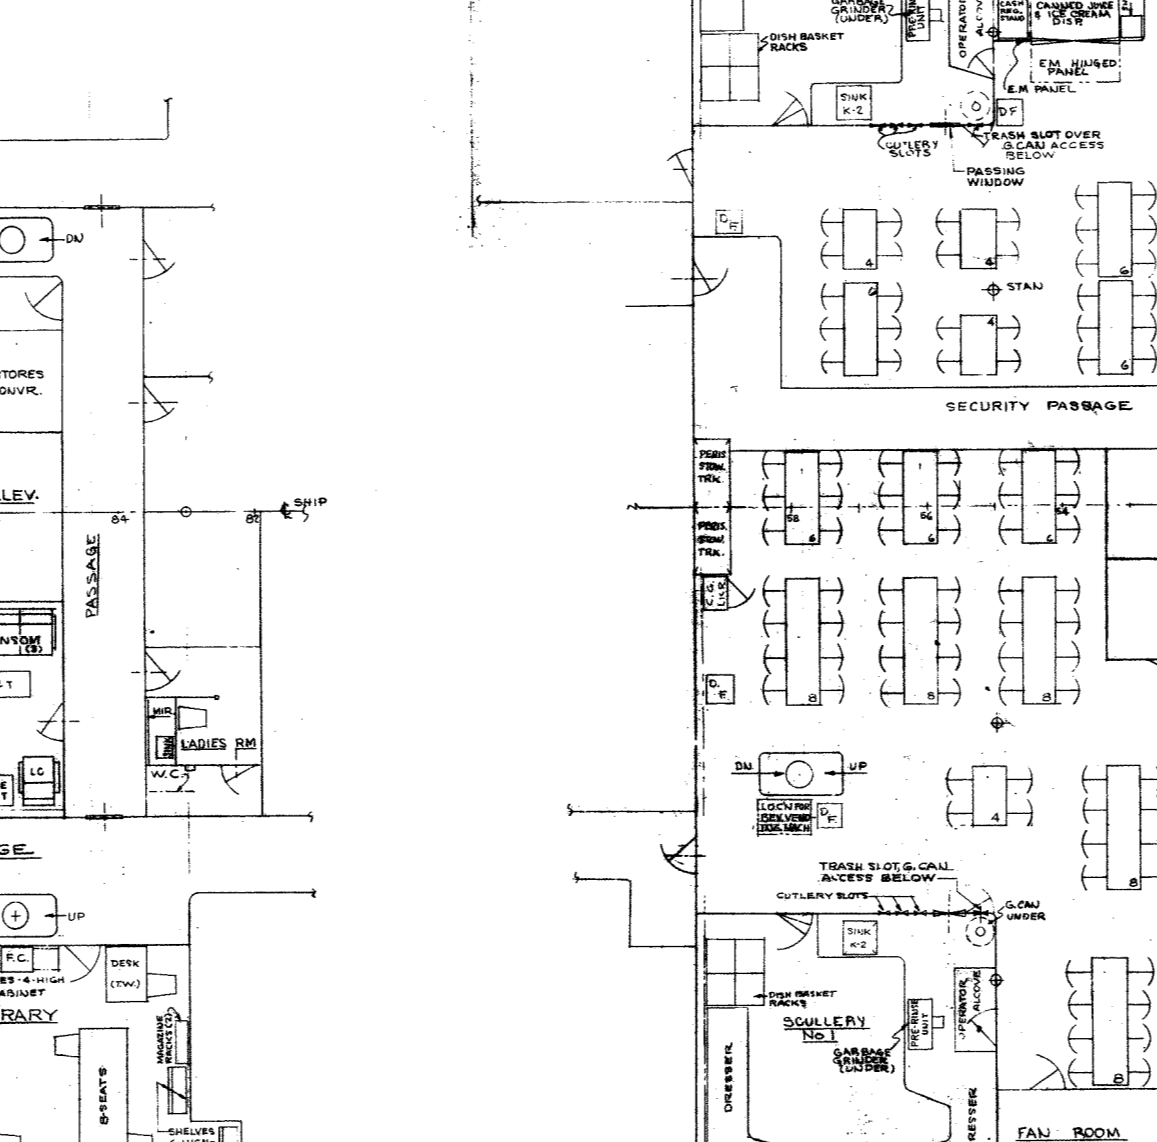

O3 LEVEL UNIT COMDR & CAPTAIN QUARTERS
SCALE 1/4"=1'-0"

O2 LEVEL - CONFERENCE & BRIEFING RM
SCALE 1/4"=1'-0"

MAIN DECK - C.P.O. GALLEY, MESSROOM & LOUNGE
SCALE 1/4"=1'-0"

3RD DECK - LAUNDRY, TAILOR & DRY CLEANING SHOP
SCALE 1/4"=1'-0"

2ND DECK - CREW RECREATION ROOM & LIBRARY
SCALE 1/4"=1'-0"

2ND DECK - CREW COMMISSARY & MESSING SPACES, ICE CREAM BAR NO. 1 & SHIP STORE NO. 1
SCALE 1/4"=1'-0"

HOSPITAL SPACES
SCALE 1/4"=1'-0"

O1 LEVEL
WARDROOM, MESSROOM, GALLEY & ASSOCIATED SPACES
SCALE 1/4"=1'-0"

2ND DECK - COBBLER SHOP
SCALE 1/4"=1'-0"