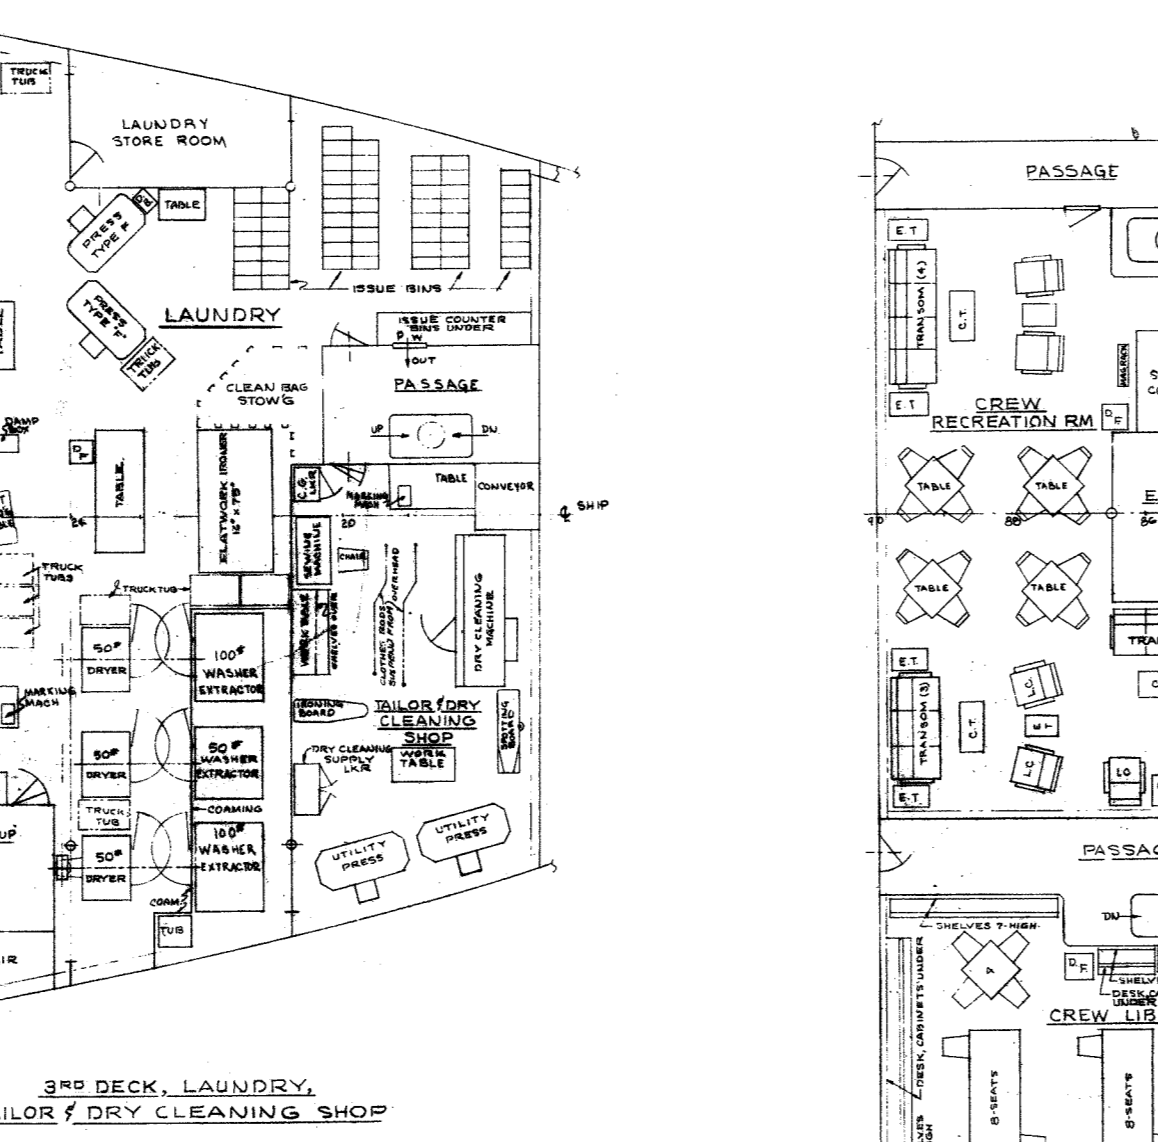

O3 LEVEL UNIT COMDR & CAPTAIN QUARTERS
SCALE 1/4"=1'-0"

O2 LEVEL - CONFERENCE & BRIEFING RM
SCALE 1/4"=1'-0"

MAIN DECK - C.P.O. GALLEY, MESSROOM & LOUNGE
SCALE 1/4"=1'-0"

3RD DECK - LAUNDRY, TAILOR & DRY CLEANING SHOP
SCALE 1/4"=1'-0"

2ND DECK - CREW RECREATION ROOM & LIBRARY
SCALE 1/4"=1'-0"

2ND DECK - CREW COMMISSARY & MESSING SPACES, ICE CREAM BAR NO. 1 & SHIP STORE NO. 1
SCALE 1/4"=1'-0"

HOSPITAL SPACES
SCALE 1/4"=1'-0"

O1 LEVEL
WARDROOM, MESSROOM, GALLEY & ASSOCIATED SPACES
SCALE 1/4"=1'-0"

2ND DECK - COBBLER SHOP
SCALE 1/4"=1'-0"