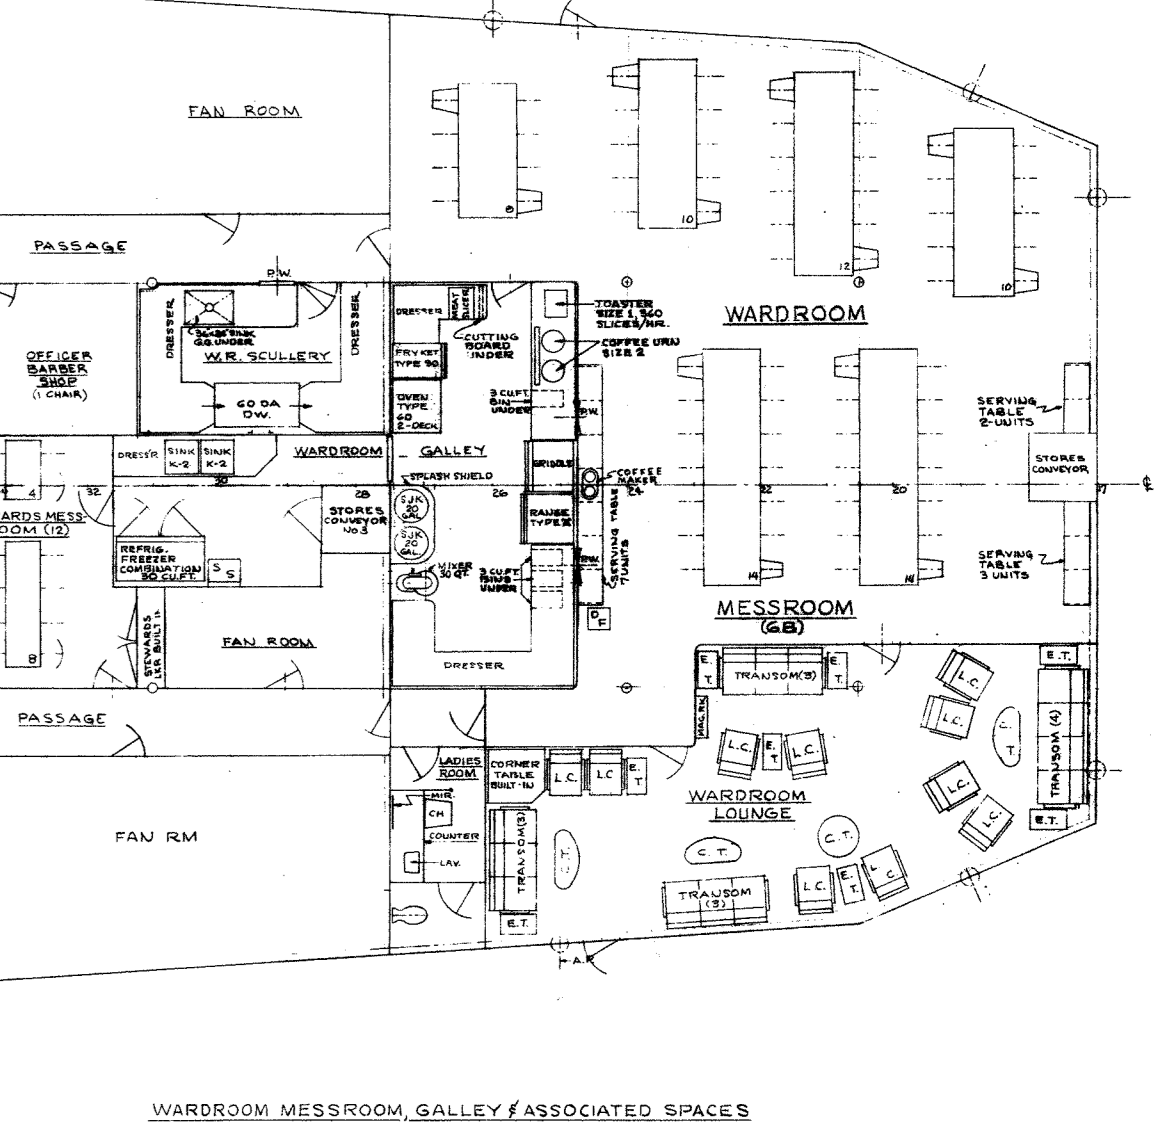

O3 LEVEL UNIT COMDR & CAPTAIN QUARTERS
SCALE 1/4"=1'-0"

O2 LEVEL - CONFERENCE & BRIEFING RM
SCALE 1/4"=1'-0"

MAIN DECK - C.P.O. GALLEY, MESSROOM & LOUNGE
SCALE 1/4"=1'-0"

3RD DECK - LAUNDRY, TAILOR & DRY CLEANING SHOP
SCALE 1/4"=1'-0"

2ND DECK - CREW RECREATION ROOM & LIBRARY
SCALE 1/4"=1'-0"

2ND DECK - CREW COMMISSARY & MESSING SPACES, ICE CREAM BAR NO. 1 & SHIP STORE NO. 1
SCALE 1/4"=1'-0"

HOSPITAL SPACES
SCALE 1/4"=1'-0"

O1 LEVEL
WARDROOM, MESSROOM, GALLEY & ASSOCIATED SPACES
SCALE 1/4"=1'-0"

2ND DECK - COBBLER SHOP
SCALE 1/4"=1'-0"