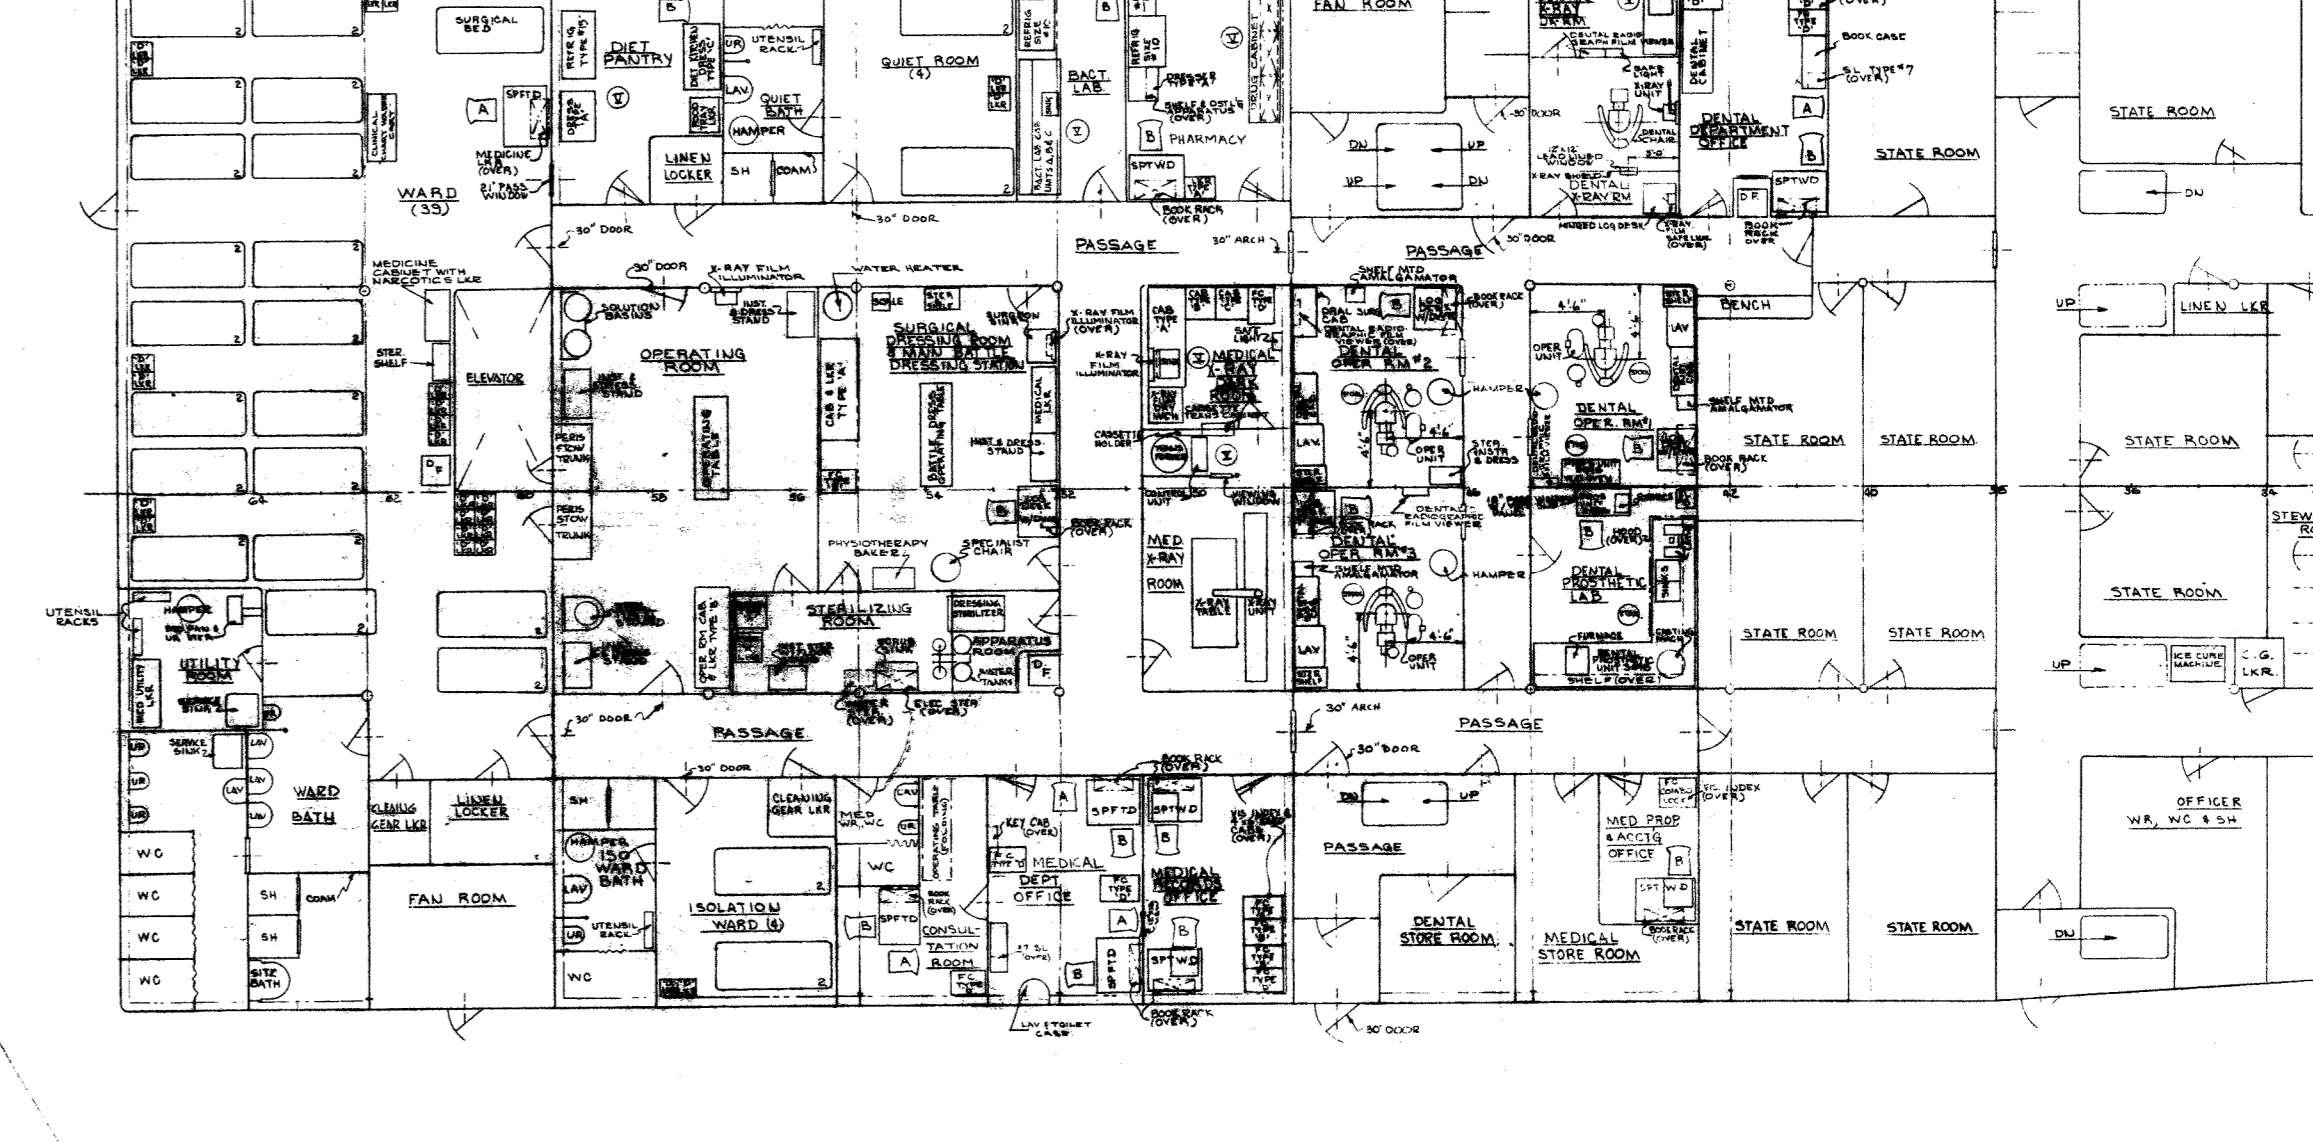

O3 LEVEL UNIT COMDR & CAPTAIN QUARTERS
SCALE 1/4"=1'-0"

O2 LEVEL - CONFERENCE & BRIEFING RM
SCALE 1/4"=1'-0"

MAIN DECK - C.P.O. GALLEY, MESSROOM & LOUNGE
SCALE 1/4"=1'-0"

3RD DECK - LAUNDRY, TAILOR & DRY CLEANING SHOP
SCALE 1/4"=1'-0"

2ND DECK - CREW RECREATION ROOM & LIBRARY
SCALE 1/4"=1'-0"

2ND DECK - CREW COMMISSARY & MESSING SPACES, ICE CREAM BAR NO. 1 & SHIP STORE NO. 1
SCALE 1/4"=1'-0"

HOSPITAL SPACES
SCALE 1/4"=1'-0"

O1 LEVEL
WARDROOM, MESSROOM, GALLEY & ASSOCIATED SPACES
SCALE 1/4"=1'-0"

2ND DECK - COBBLER SHOP
SCALE 1/4"=1'-0"