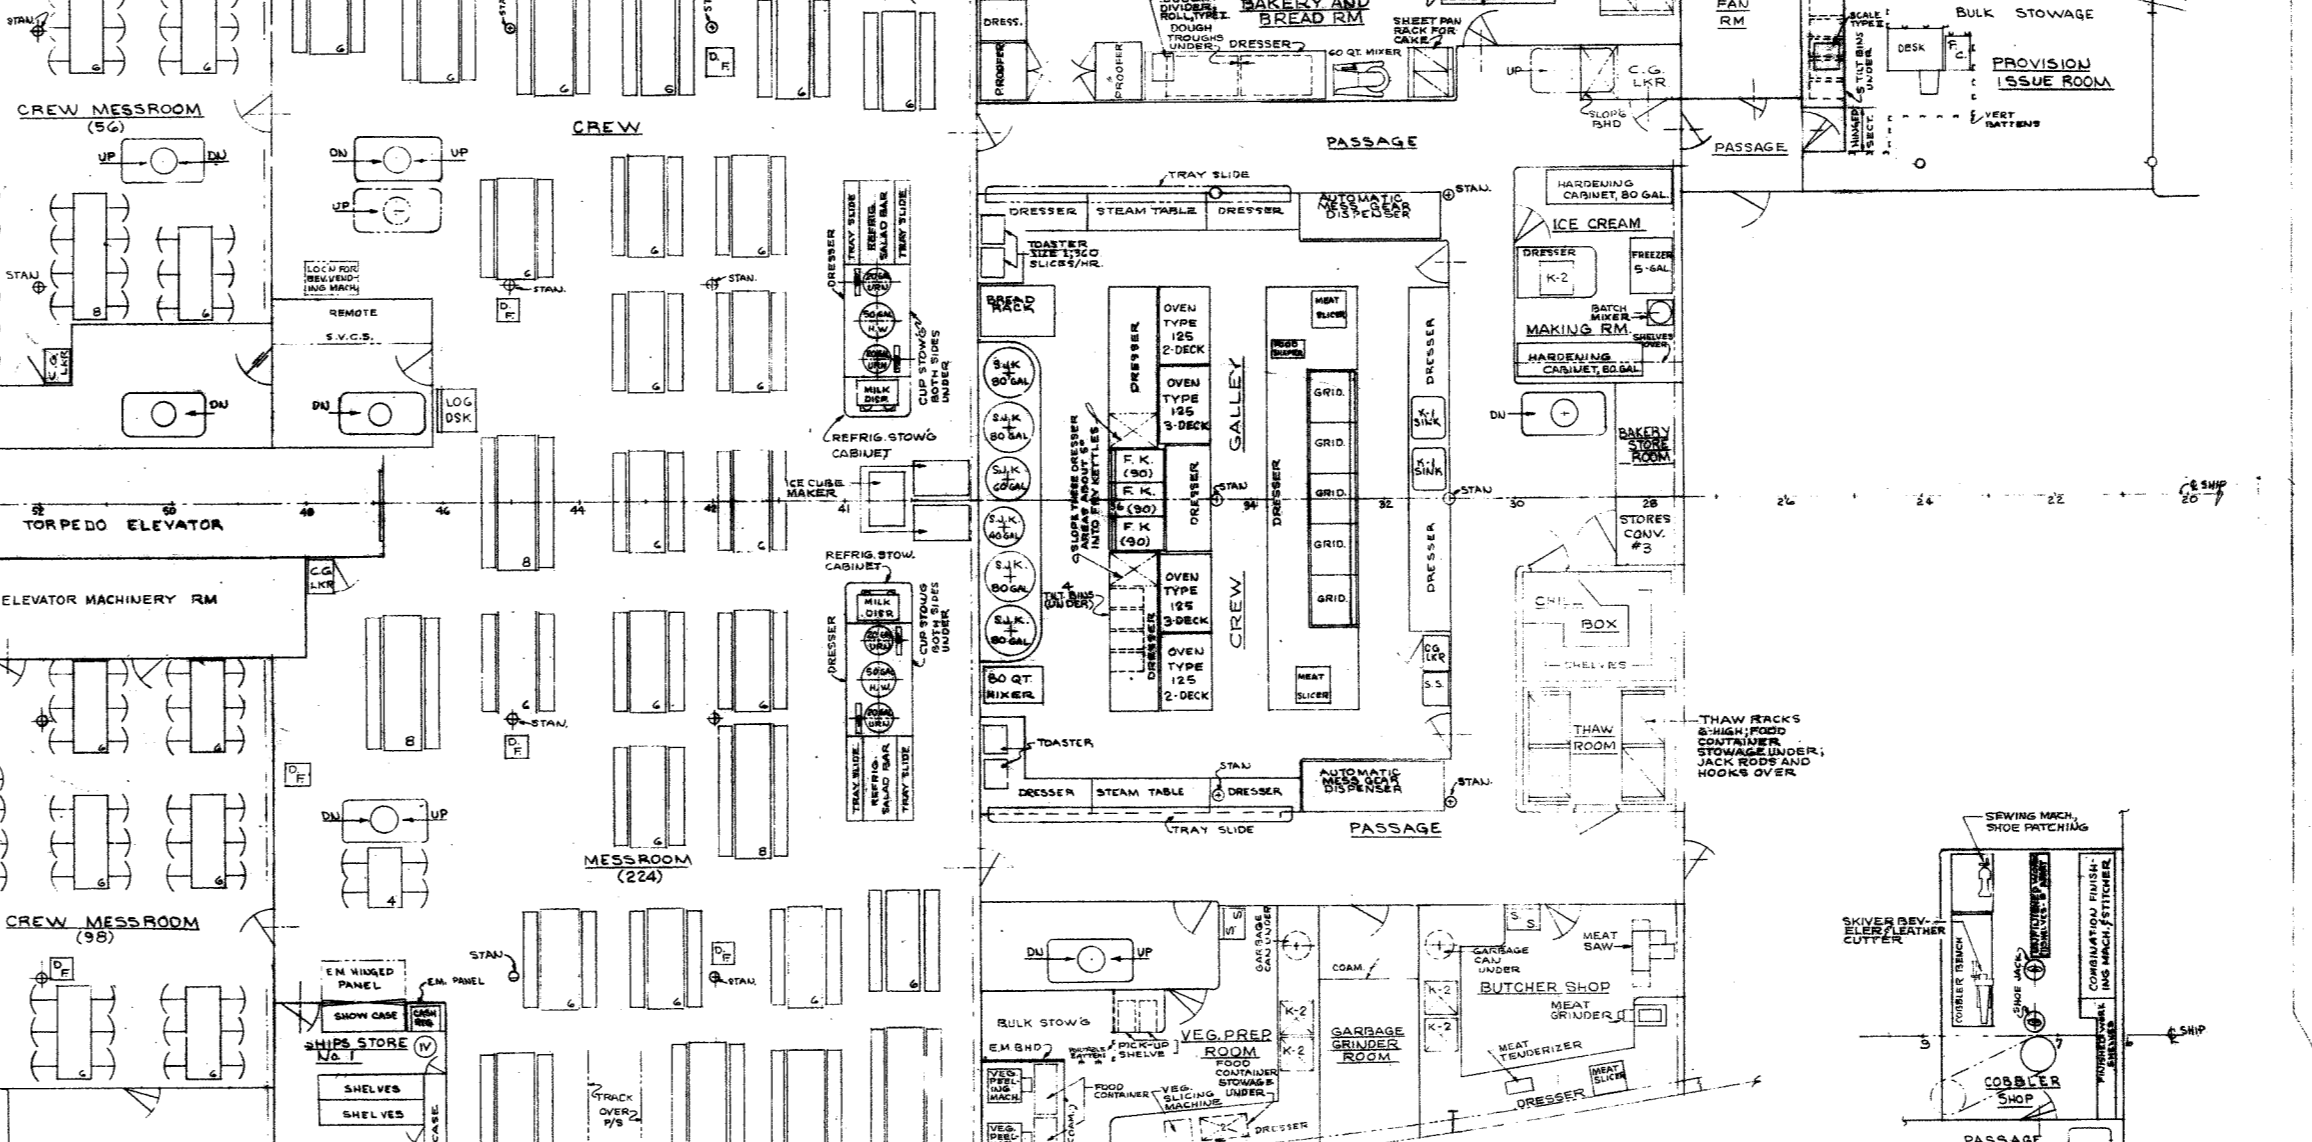

O3 LEVEL UNIT COMDR & CAPTAIN QUARTERS
SCALE 1/4"=1'-0"

O2 LEVEL - CONFERENCE & BRIEFING RM
SCALE 1/4"=1'-0"

MAIN DECK - C.P.O. GALLEY, MESSROOM & LOUNGE
SCALE 1/4"=1'-0"

3RD DECK - LAUNDRY, TAILOR & DRY CLEANING SHOP
SCALE 1/4"=1'-0"

2ND DECK - CREW RECREATION ROOM & LIBRARY
SCALE 1/4"=1'-0"

2ND DECK - CREW COMMISSARY & MESSING SPACES, ICE CREAM BAR NO. 1 & SHIP STORE NO. 1
SCALE 1/4"=1'-0"

HOSPITAL SPACES
SCALE 1/4"=1'-0"

O1 LEVEL
WARDROOM, MESSROOM, GALLEY & ASSOCIATED SPACES
SCALE 1/4"=1'-0"

2ND DECK - COBBLER SHOP
SCALE 1/4"=1'-0"