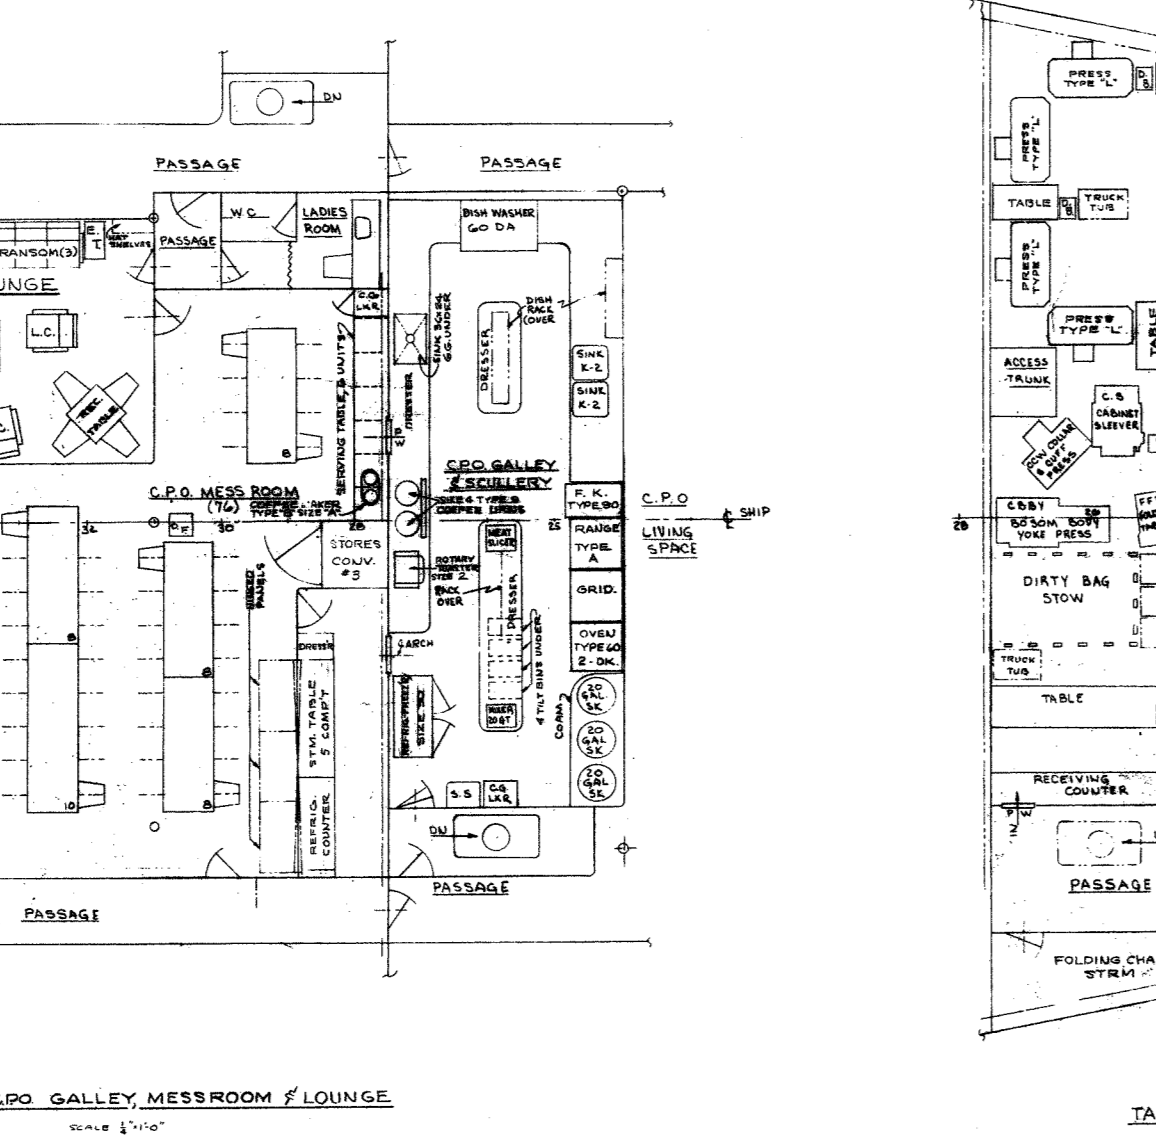

O3 LEVEL UNIT COMDR & CAPTAIN QUARTERS
SCALE 1/4"=1'-0"

O2 LEVEL - CONFERENCE & BRIEFING RM
SCALE 1/4"=1'-0"

MAIN DECK - C.P.O. GALLEY, MESSROOM & LOUNGE
SCALE 1/4"=1'-0"

3RD DECK - LAUNDRY, TAILOR & DRY CLEANING SHOP
SCALE 1/4"=1'-0"

2ND DECK - CREW RECREATION ROOM & LIBRARY
SCALE 1/4"=1'-0"

2ND DECK - CREW COMMISSARY & MESSING SPACES, ICE CREAM BAR NO. 1 & SHIP STORE NO. 1
SCALE 1/4"=1'-0"

HOSPITAL SPACES
SCALE 1/4"=1'-0"

O1 LEVEL
WARDROOM, MESSROOM, GALLEY & ASSOCIATED SPACES
SCALE 1/4"=1'-0"

2ND DECK - COBBLER SHOP
SCALE 1/4"=1'-0"