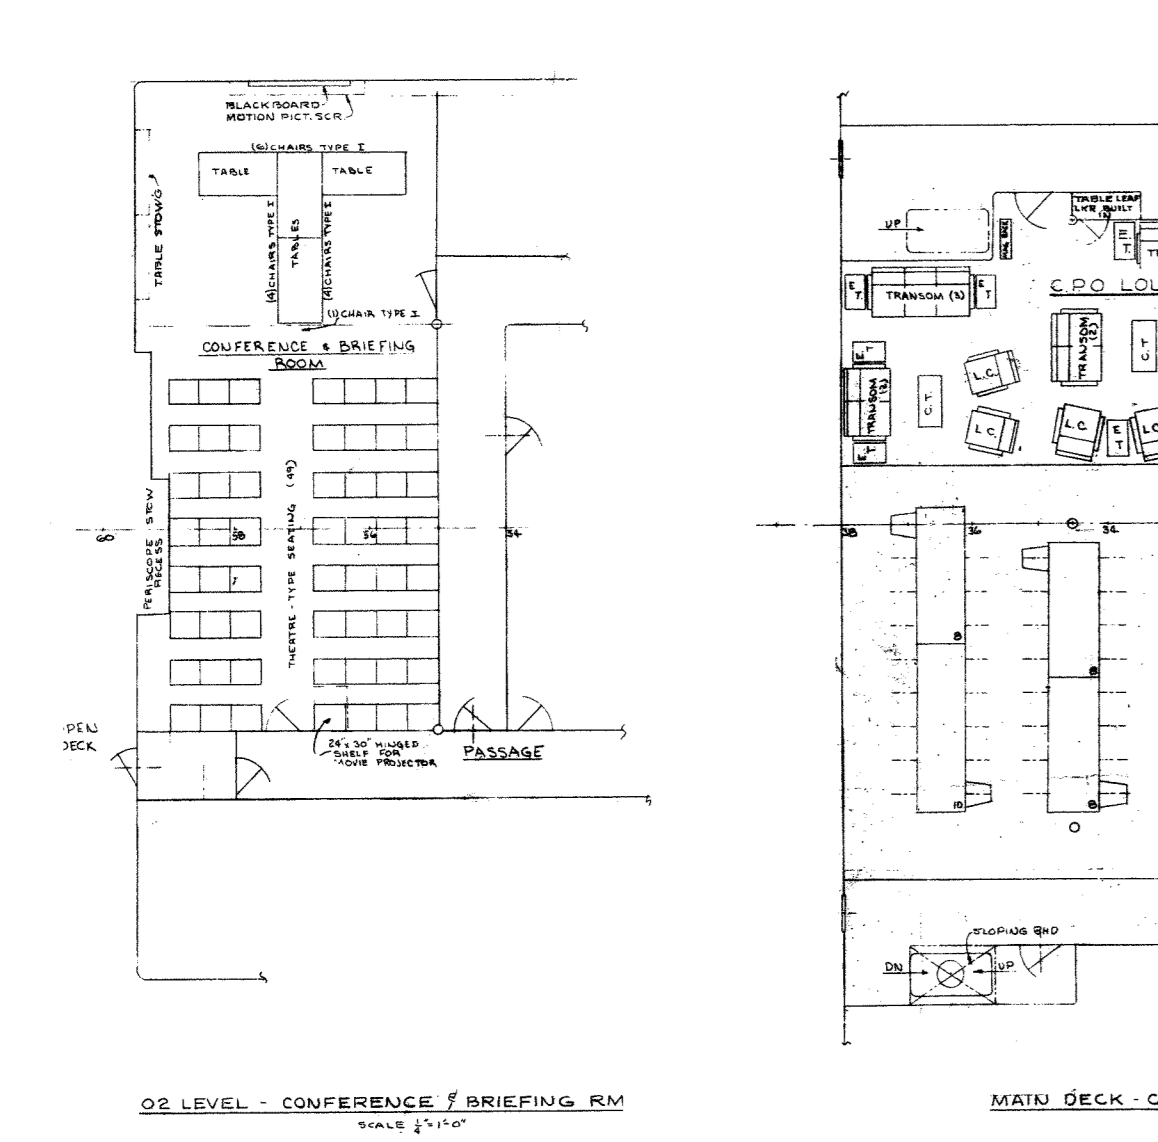

O3 LEVEL UNIT COMDR & CAPTAIN QUARTERS
SCALE 1/4"=1'-0"

O2 LEVEL - CONFERENCE & BRIEFING RM
SCALE 1/4"=1'-0"

MAIN DECK - C.P.O. GALLEY, MESSROOM & LOUNGE
SCALE 1/4"=1'-0"

3RD DECK - LAUNDRY, TAILOR & DRY CLEANING SHOP
SCALE 1/4"=1'-0"

2ND DECK - CREW RECREATION ROOM & LIBRARY
SCALE 1/4"=1'-0"

2ND DECK - CREW COMMISSARY & MESSING SPACES, ICE CREAM BAR NO. 1 & SHIP STORE NO. 1
SCALE 1/4"=1'-0"

HOSPITAL SPACES
SCALE 1/4"=1'-0"

O1 LEVEL
WARDROOM, MESSROOM, GALLEY & ASSOCIATED SPACES
SCALE 1/4"=1'-0"

2ND DECK - COBBLER SHOP
SCALE 1/4"=1'-0"